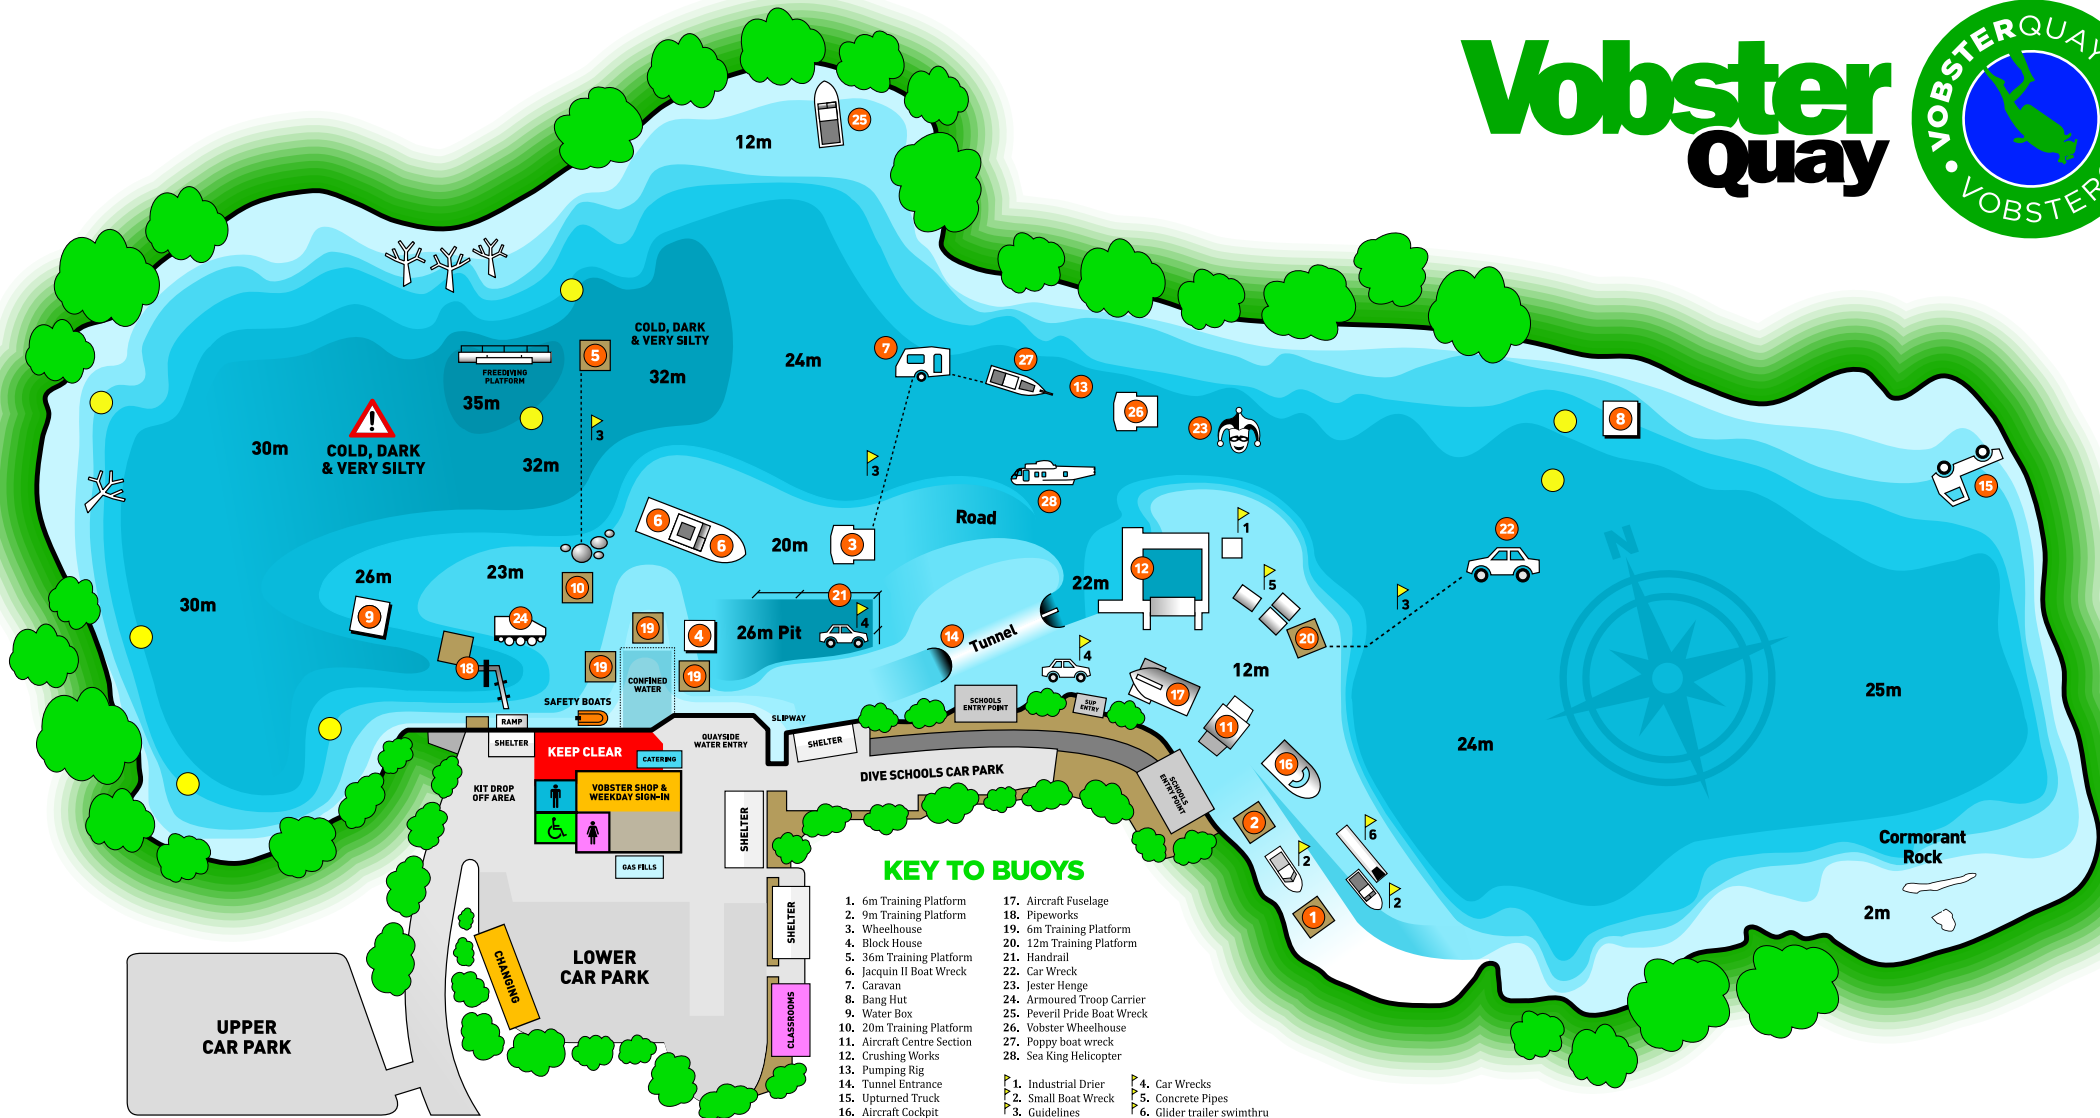

# Vobster Quay

## KEY TO BUOYS

- |                             |                                |
|-----------------------------|--------------------------------|
| 1. 6m Training Platform     | 17. Aircraft Fuselage          |
| 2. 9m Training Platform     | 18. Pipeworks                  |
| 3. Wheelhouse               | 19. 6m Training Platform       |
| 4. Block House              | 20. 12m Training Platform      |
| 5. 36m Training Platform    | 21. Handrail                   |
| 6. Jacquin II Boat Wreck    | 22. Car Wreck                  |
| 7. Caravan                  | 23. Jester Henge               |
| 8. Bang Hut                 | 24. Armoured Troop Carrier     |
| 9. Water Box                | 25. Peveril Frigate Boat Wreck |
| 10. 20m Training Platform   | 26. Vobster Wheelhouse         |
| 11. Aircraft Centre Section | 27. Poppy boat wreck           |
| 12. Crushing Works          | 28. Sea King Helicopter        |
| 13. Pumping Rig             |                                |
| 14. Tunnel Entrance         | 1. Industrial Drier            |
| 15. Upturned Truck          | 2. Small Boat Wreck            |
| 16. Aircraft Cockpit        | 3. Guidelines                  |
|                             | 4. Car Wrecks                  |
|                             | 5. Concrete Pipes              |
|                             | 6. Glider trailer swimthru     |