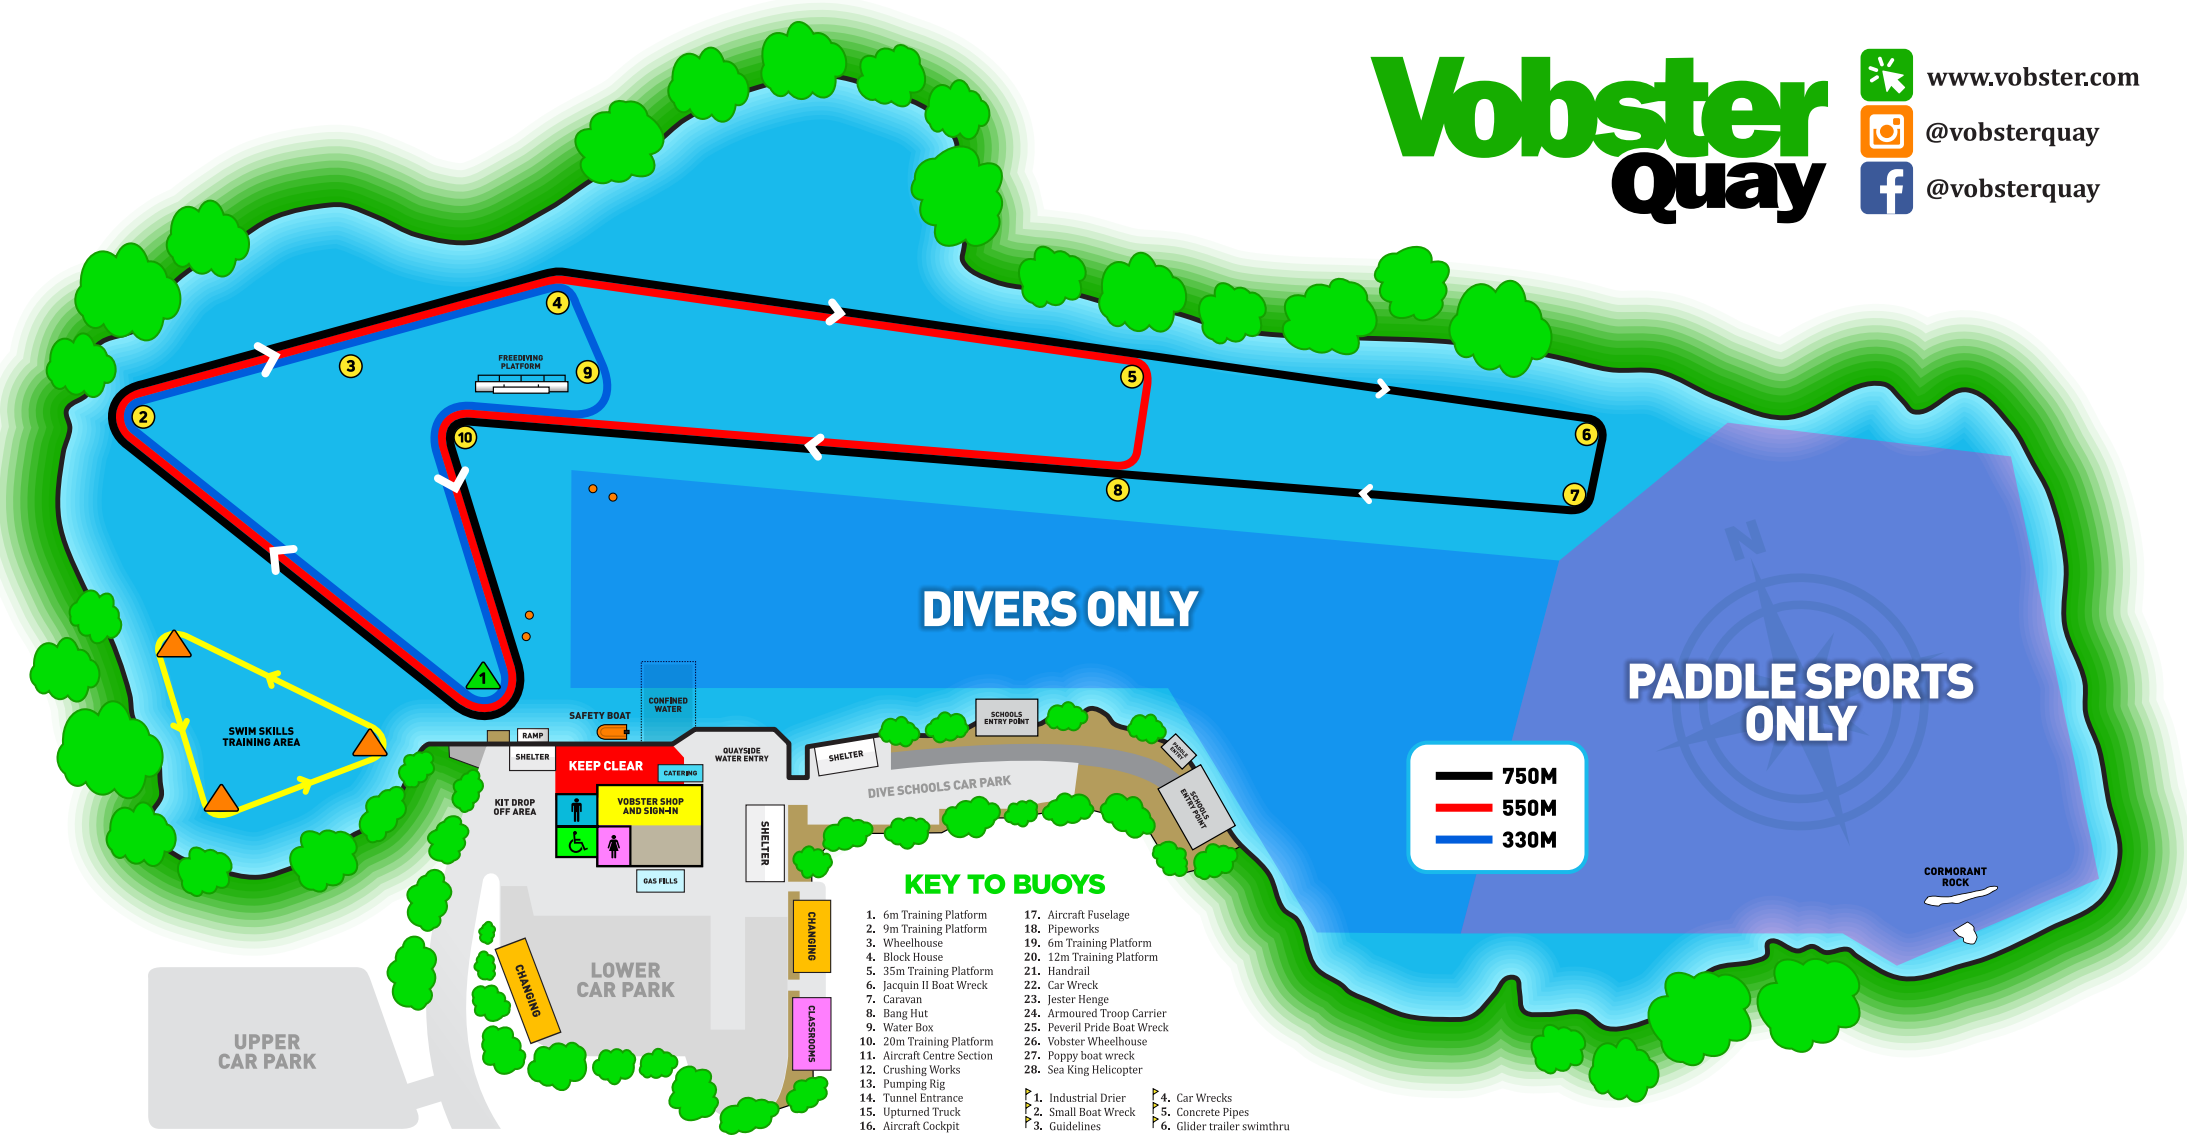

Vobster Quay

www.vobster.com
 @vobsterquay
 @vobsterquay

DIVERS ONLY

PADDLE SPORTS ONLY

750M
550M
330M

KEY TO BUOYS

- | | |
|-----------------------------|------------------------------|
| 1. 6m Training Platform | 17. Aircraft Fuselage |
| 2. 9m Training Platform | 18. Pipeworks |
| 3. Wheelhouse | 19. 6m Training Platform |
| 4. Block House | 20. 12m Training Platform |
| 5. 35m Training Platform | 21. Handrail |
| 6. Jacquin II Boat Wreck | 22. Car Wreck |
| 7. Caravan | 23. Jester Henge |
| 8. Bang Hut | 24. Armoured Troop Carrier |
| 9. Water Box | 25. Peveril Pride Boat Wreck |
| 10. 20m Training Platform | 26. Vobster Wheelhouse |
| 11. Aircraft Centre Section | 27. Poppy boat wreck |
| 12. Crushing Works | 28. Sea King Helicopter |
| 13. Pumping Rig | |
| 14. Tunnel Entrance | 1. Industrial Drier |
| 15. Uprturned Truck | 2. Small Boat Wreck |
| 16. Aircraft Cockpit | 3. Guidelines |
| | 4. Car Wrecks |
| | 5. Concrete Pipes |
| | 6. Glider trailer swimthru |

UPPER CAR PARK

LOWER CAR PARK

KEEP CLEAR

KEY TO BUOYS

PADDLE SPORTS ONLY

750M
550M
330M

- | | |
|-----------------------------|------------------------------|
| 1. 6m Training Platform | 17. Aircraft Fuselage |
| 2. 9m Training Platform | 18. Pipeworks |
| 3. Wheelhouse | 19. 6m Training Platform |
| 4. Block House | 20. 12m Training Platform |
| 5. 35m Training Platform | 21. Handrail |
| 6. Jacquin II Boat Wreck | 22. Car Wreck |
| 7. Caravan | 23. Jester Henge |
| 8. Bang Hut | 24. Armoured Troop Carrier |
| 9. Water Box | 25. Peveril Pride Boat Wreck |
| 10. 20m Training Platform | 26. Vobster Wheelhouse |
| 11. Aircraft Centre Section | 27. Poppy boat wreck |
| 12. Crushing Works | 28. Sea King Helicopter |
| 13. Pumping Rig | |
| 14. Tunnel Entrance | 1. Industrial Drier |
| 15. Uprturned Truck | 2. Small Boat Wreck |
| 16. Aircraft Cockpit | 3. Guidelines |
| | 4. Car Wrecks |
| | 5. Concrete Pipes |
| | 6. Glider trailer swimthru |